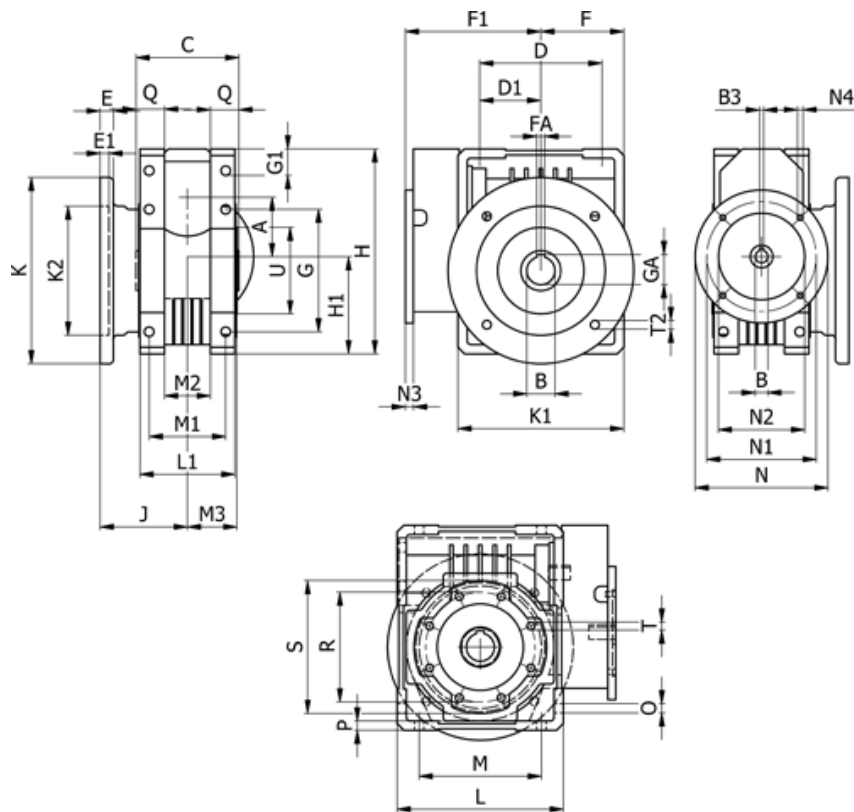

Article number: 3921086300520

Description: Worm gear  
WR 86-UFC1-300-63B5, without lubrication

## Measures

A = 86.90	E = 15	H = 245.5	M = 144	N4 = M8x10	U = 110
B = 35	E1 = 6	H1 = 100.0	M1 = 101	O = 11.5	
B1 E7 = 14	F = 100	J = 151.0	M2 = 57	P = 11	
B2 = 16.3	F1 = 168	K = 210	M3 = 64.5	Q = 45	
B3 H9 = 5	FA = 10	K1 = 176	N = 140	R = 130	
C = 140	G = 144	K2 = 152	N1 = 115	S = 150	
D = 144.0	G1 = 45.5	L = 200	N2 = 95	T = M10x18	
D1 = 72.0	GA = 38.3	L1 = 125	N3 = 10.0	T2 = 12.5	